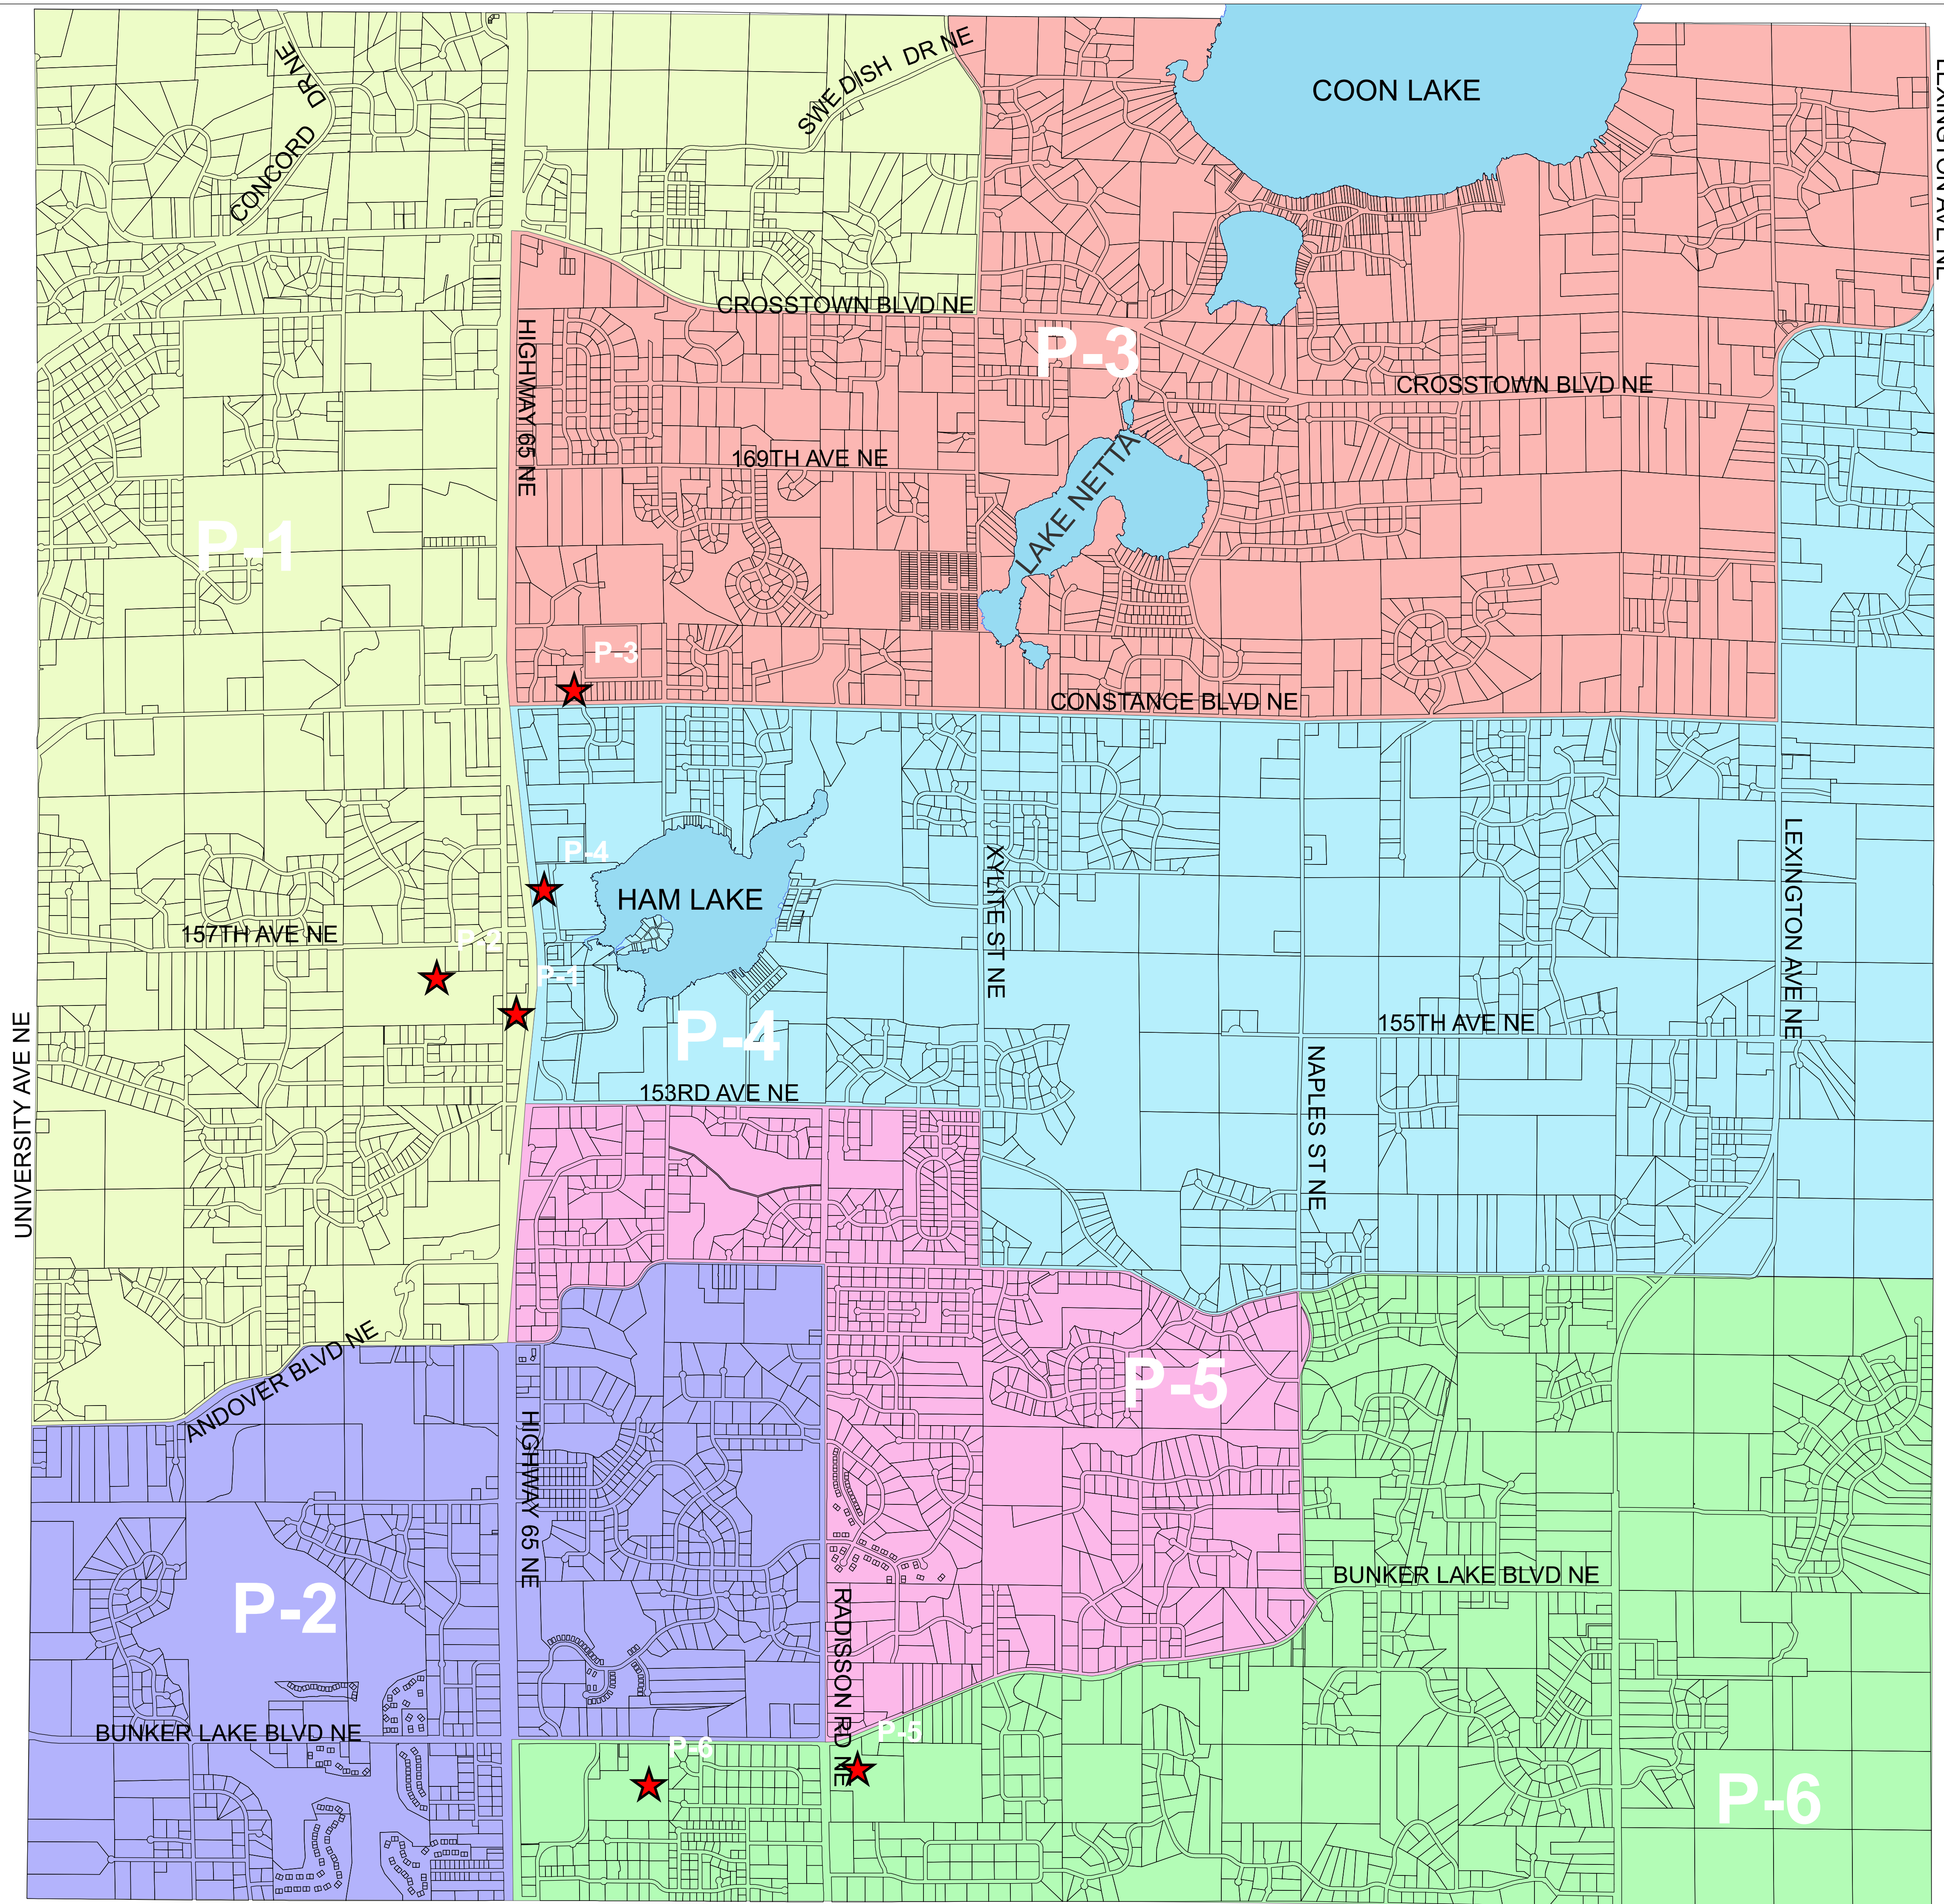

HAM LAKE, MINNESOTA

VOTING PRECINCTS

Legend

- P-1 Glen Cary Lutheran Church
15531 Central Ave NE
- P-2 Ham Lake Senior Center
15544 Central Ave NE
- P-3 Oak Haven Church
1555 Constance Blvd NE
- P-4 Eagle Brook Church
1503 157th Ave NE
- P-5 Radisson Road Baptist Church
13627 Radisson Rd NE
- P-6 St. Paul Catholic Church
1740 Bunker Lake Blvd NE

MAP DATE: 8/9/2022